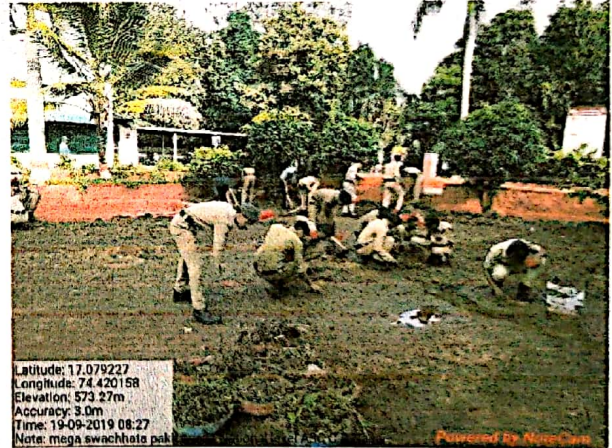

**A Report on
MEGA SWACHHATA PAKHWADA : NATIONAL LEVEL**

Sr. no.	Date	Location	Activity	Participated Strength		NCC Unit
				NCC Cadets	Local Population	
1	17/09/2019	A.S.C.College, Ramanandnagar (Burli) Tal-Palus Dist-Sangli	Inauguration of Swachhta Pakhwada by Taking Pledge	ANO 1 SD 32 SW12	Vice Principal 1 Staff 27 Students 110	19 MAH BN

(Outcomes)

The message of cleanliness has been spread in vicinity

Beneficiaries -128

SS Daundre
Co y Commander(NCC)
A.S.C.College, Ramanandnagar
Tal.Palus, Dist.Sangli

Chad
Principal
Arts, Science & Commerce College,
Ramanandnagar (Burli)

Rayat Shikshan Sanstha's
Arts, Science and Commerce College, Ramanandnagar (Burli)
19 MAH BN NCC KARAD

A Report on
MEGA SWACHHATA PAKHWADA : NATIONAL LEVEL

Sr. no.	Date	Location	Activity	Participated Strength		NCC Unit
				NCC Cadets	Local Population	
1	19/09/2019	A.S.C.College, Ramanandnagar (Burli) Tal-Palus Dist-Sangli	Mega Swachhta Pakhwada 1] Cleanness College Campus 2] Shivaji Maharaj Statue 3] Ram Temple 4] Marathi School 5] Awareness Rally	ANO 1 SD 34 SW 12	Principal 1 Staff 27	19 MAH BN NCC Karad